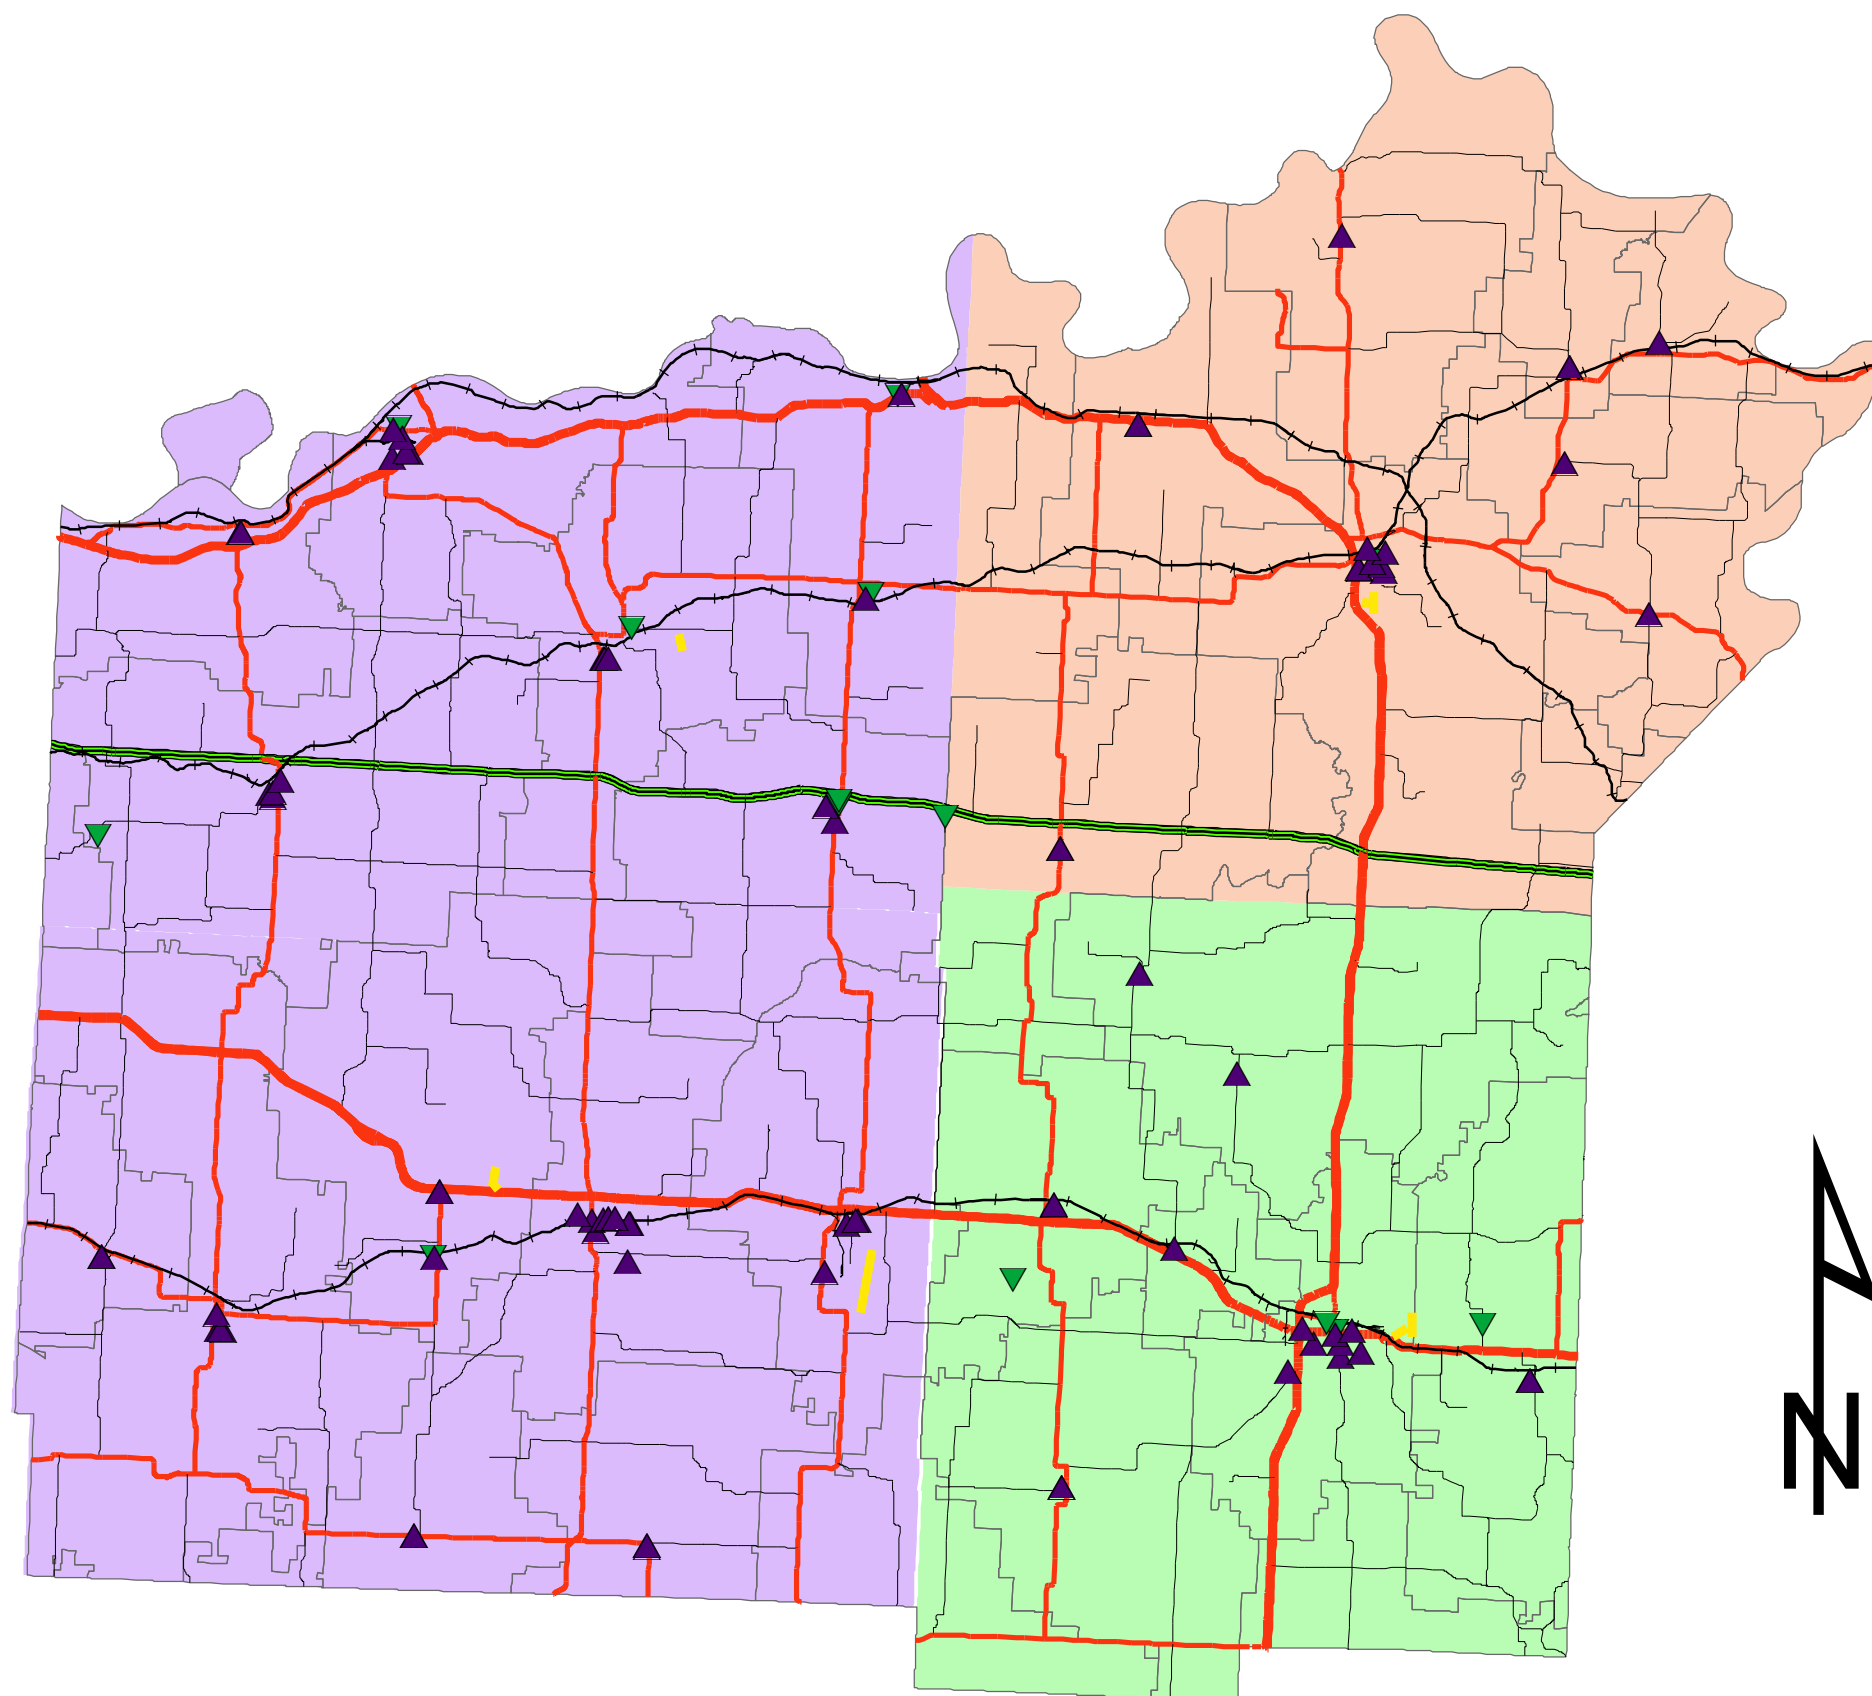

## Schools

1 inch = 25 miles

## Legend

### Transportation

- Interstate Highway
- US Highway
- State Highway
- State Route
- Airport/Airfield Runway
- Rail Main Network
- Rail Siding/Spur

### MODOT District

- 2
- 4
- 5