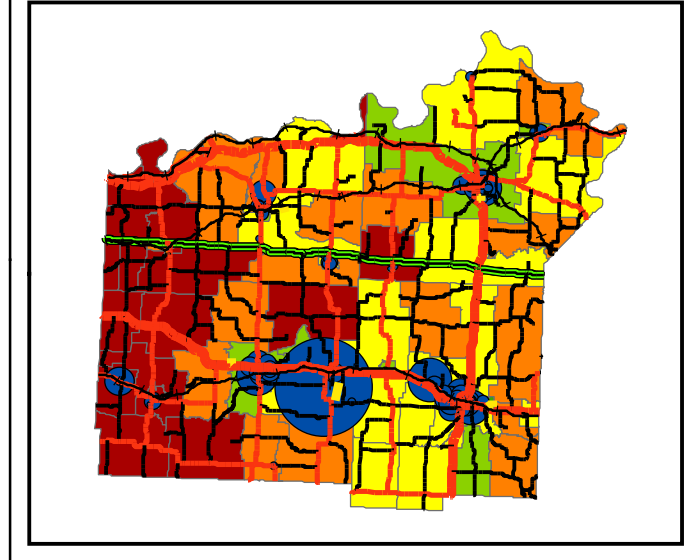

Pioneer Trails Regional Planning Commission Economic Hubs/Employment Centers/ Average Commute

Economic Hubs/
Employment Centers/
Average Commute

1 inch = 25 miles

Legend

Economic Hubs/ Employment Centers/
Average Commute