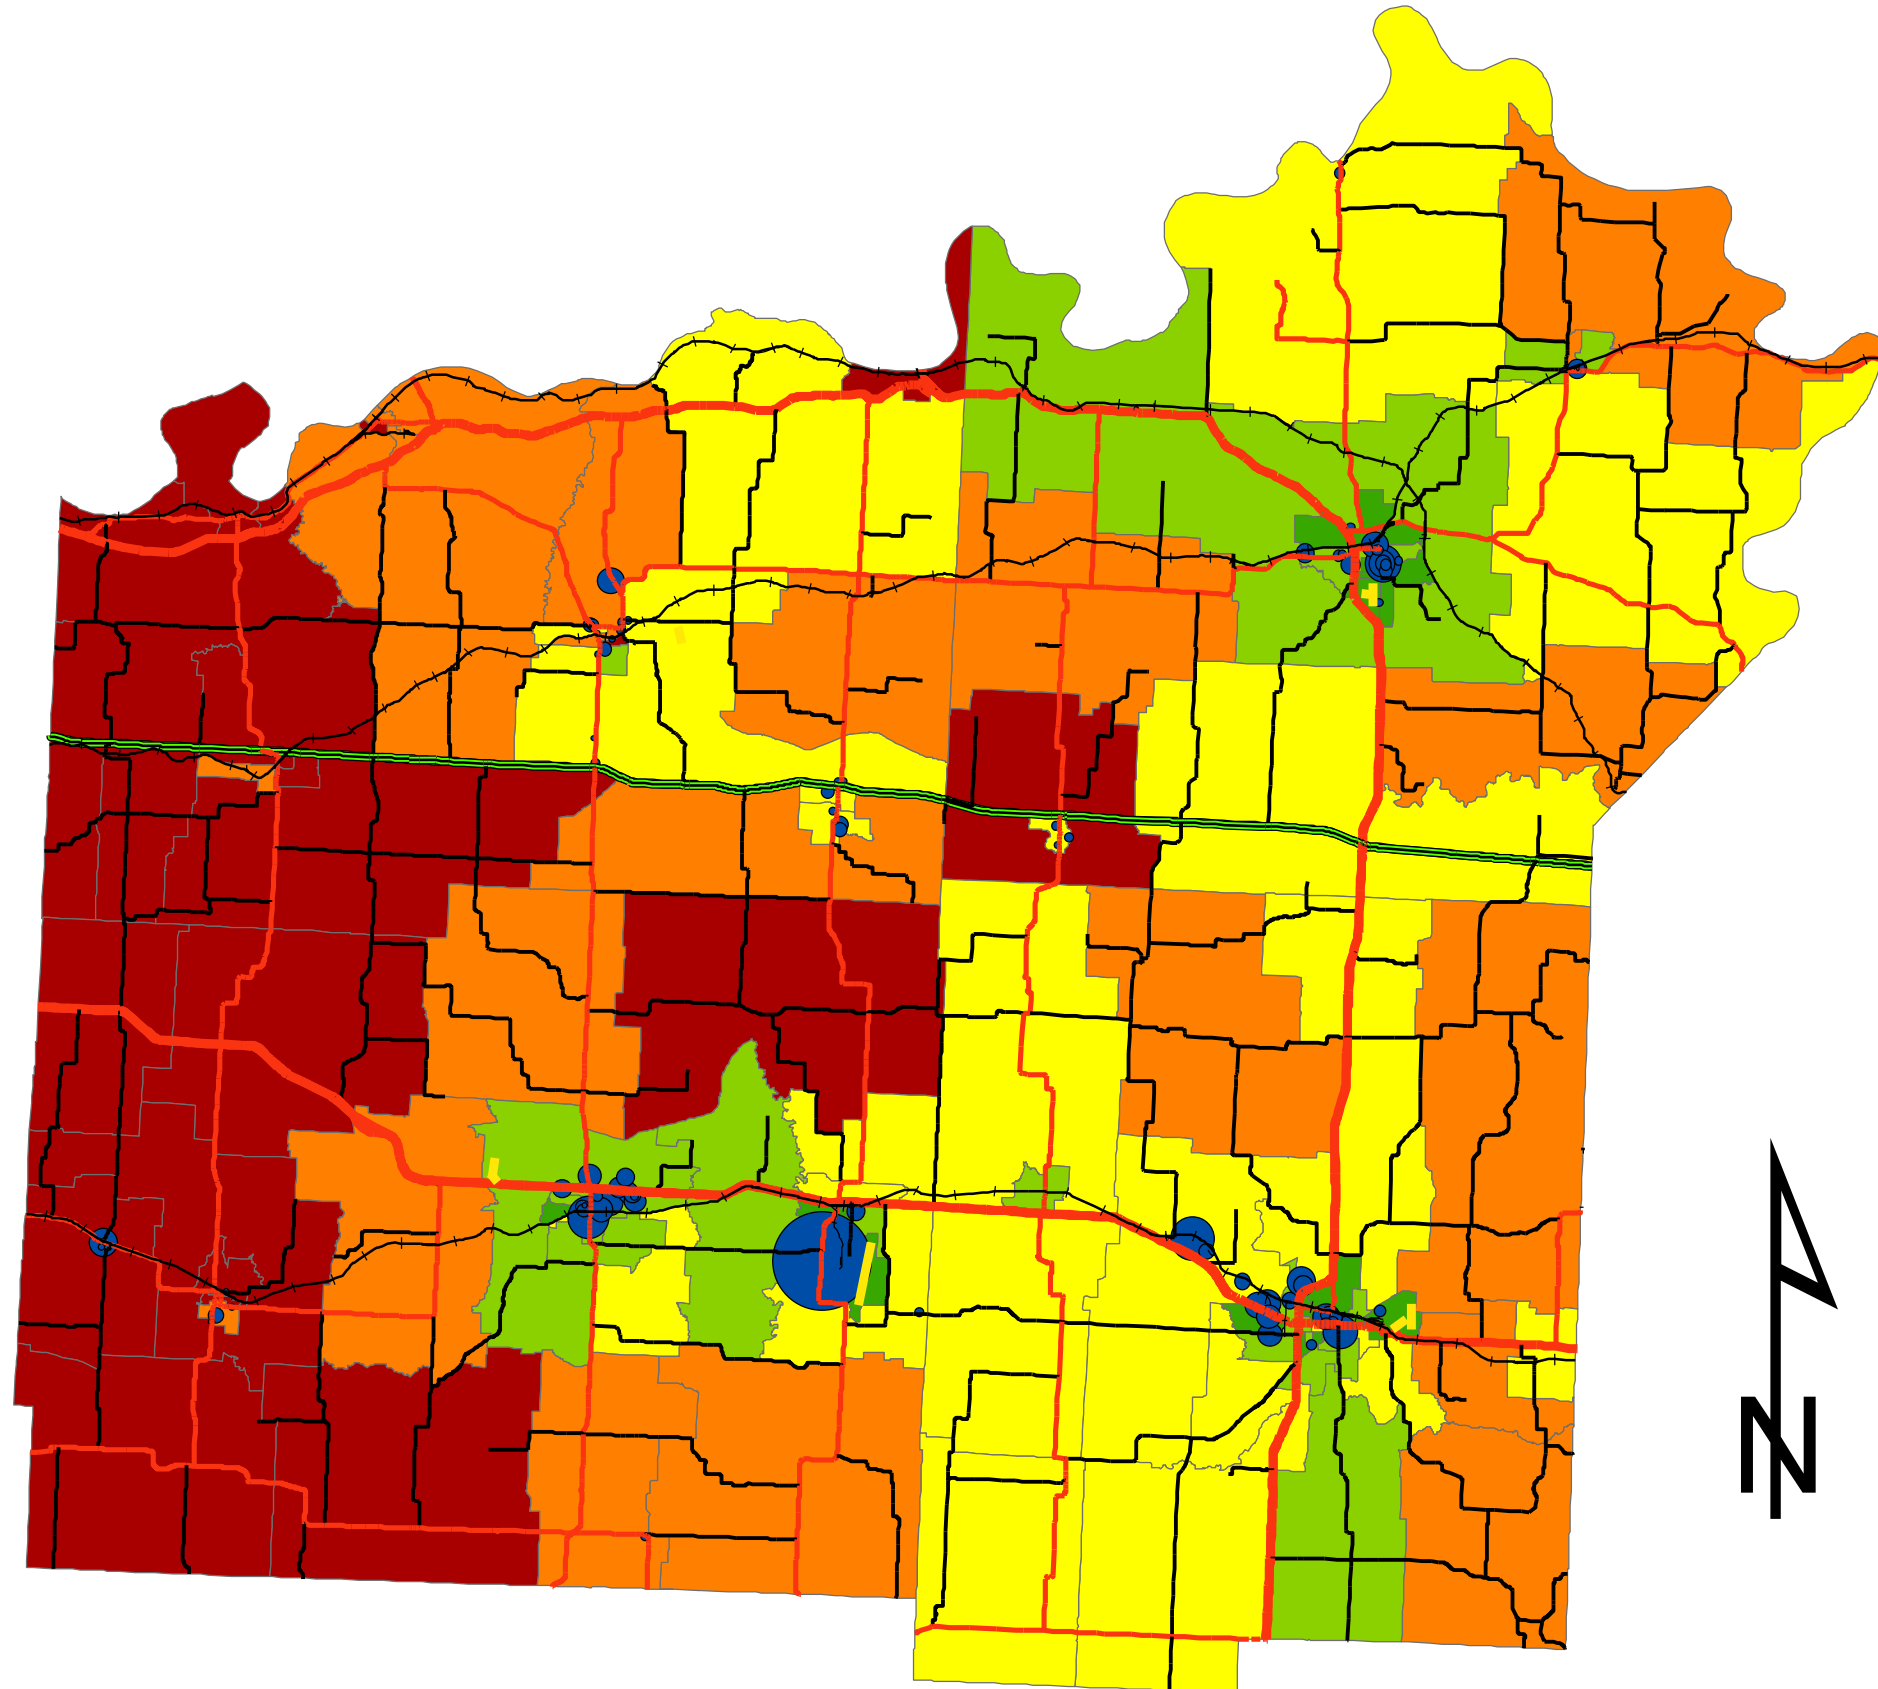

Pioneer Trails Regional Planning Commission Economic Hubs/Employment Centers/ Average Commute

Economic Hubs/
Employment Centers/
Average Commute

1 inch = 25 miles

Legend

Economic Hubs/ Employment Centers/
Average Commute

Number of Employees

Average Commute (Minutes)

Transportation