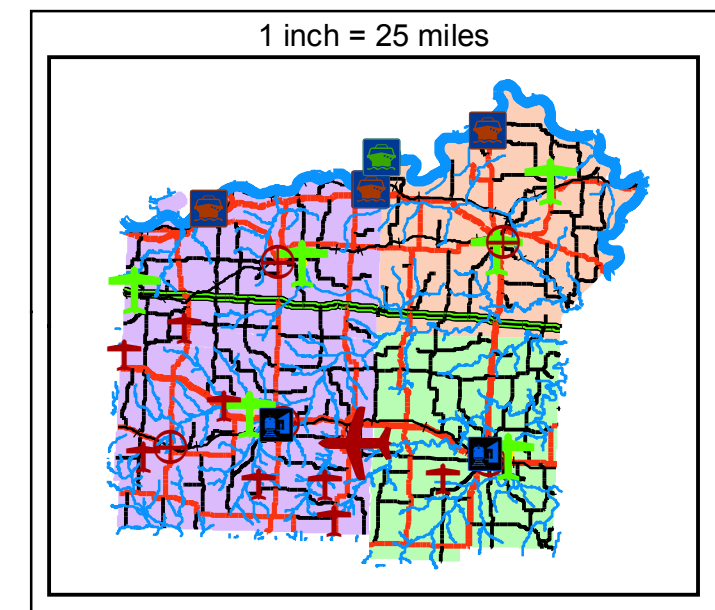

Pioneer Trails Regional Planning Commission Ports, Airports, and Rail Stations

Legend

Airports

- Military Airport
- Public Airport
- Private Airport
- Private Heliport
- Airport/Airfield Runway

Ports and Waterways

- Left bank, Missouri River
- Right bank, Missouri River
- Missouri River
- Other

Railways

- Rail Stations
- Rail Main Network
- Rail Siding/Spur
- Inactive

This map created by PTRPC:
Not intended for legal purposes.
Copyright 2009.
All Rights Reserved.
Projection: UTM Zone 15N, NAD 83