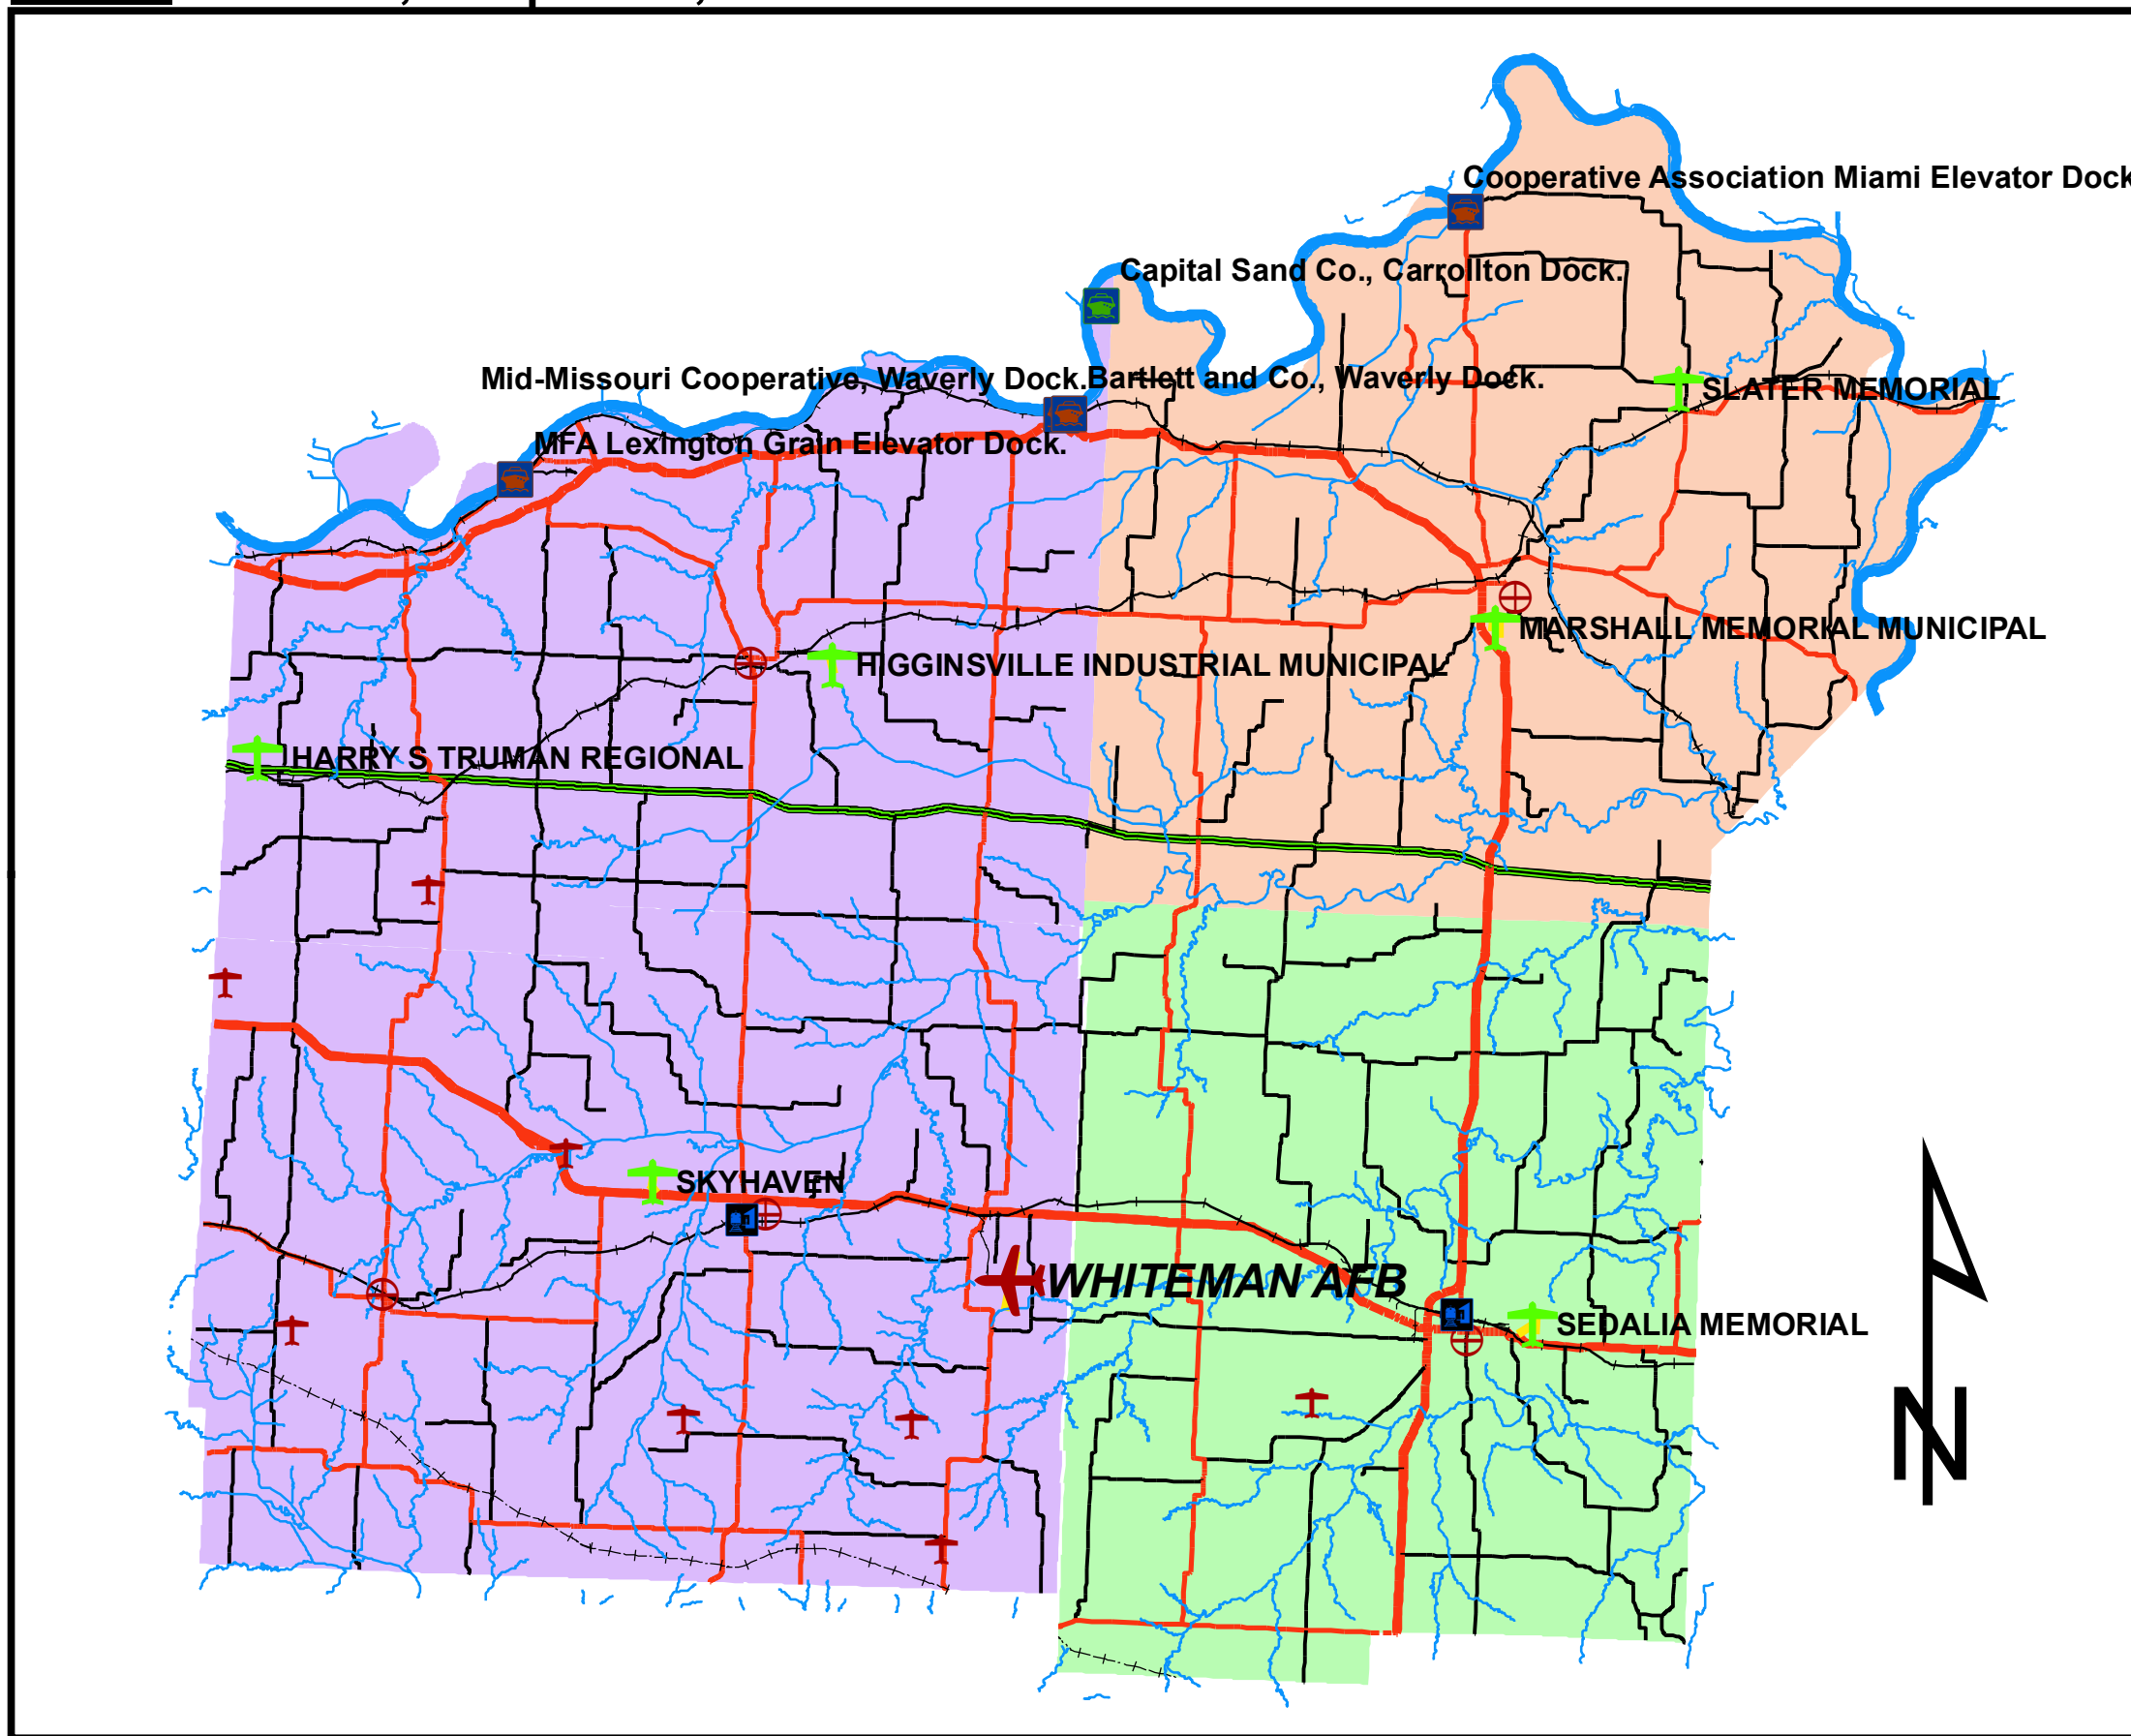

Pioneer Trails Regional Planning Commission Ports, Airports, and Rail Stations

Legend

Airports

- Military Airport
- Public Airport
- Private Airport
- Private Heliport
- Airport/Airfield Runway

Ports and Waterways

- Left bank, Missouri River
- Right bank, Missouri River
- Missouri River
- Other

Railways

- Rail Stations
- Rail Main Network
- Rail Siding/Spur
- Inactive

This map created by PTRPC:
Not intended for legal purposes.
Copyright 2009.
All Rights Reserved.
Projection: UTM Zone 15N, NAD 83