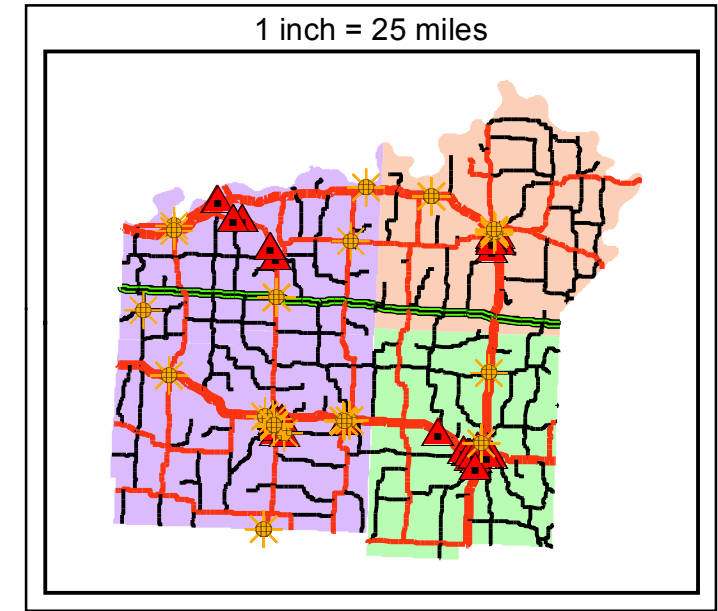

1 inch = 25 miles

Legend

-  Flashers
-  Signals

Transportation

-  Interstate Highway
-  US Highway
-  State Highway
-  State Route