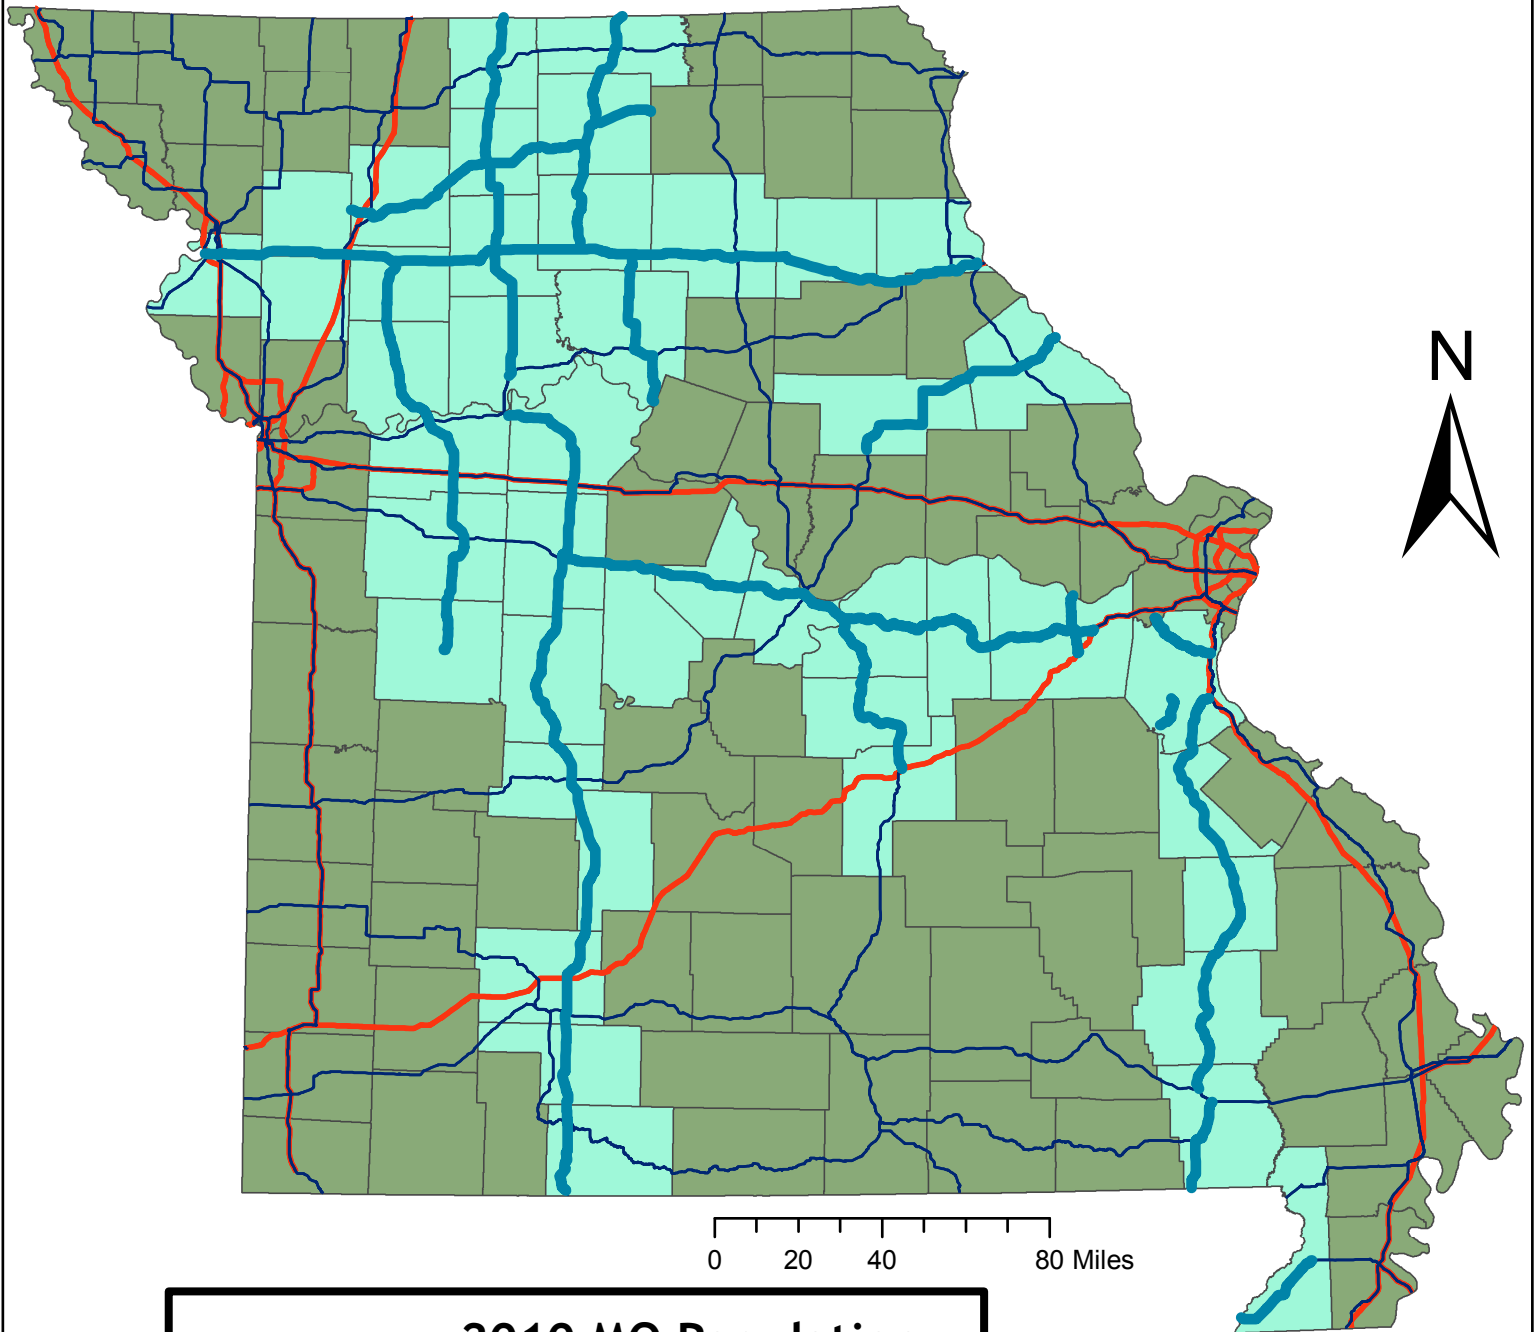

MO Highway Corridors

<u>2010 MO Population</u>	
Total Population	----- 5,988,927
Counties WITH corridor	----- 1,589,839
Counties WITHOUT corridor	----- 4,399,088

Created by: N Cooley
Source: MSDIS

<u>Counties</u>		<u>Roads</u>	
	MO County WITH Corridor		MO Highway Corridors
	MO County WITHOUT Corridor		Interstates
			US Highways